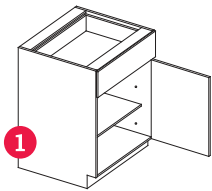

HOME pro

cabinets to go

**Come with a
vision, leave with
a kitchen**

**In-Stock program for do-it-yourself
home owners, renovators & contractors**

PRODUCT list

BASE CABINETS

34 5/8" high
24" deep

B9, B12, B15,
B18, B21

B24-2, B27,
B30, B33, B36

BCL4218, BCR4218

BD153V, BD183V,
BD213V, BD333V
BD243V

BD304S

SB30, SB33
SB36

BCCQ33FH,
BCCQ36FH

TALL CABINETS

84" high
24" deep