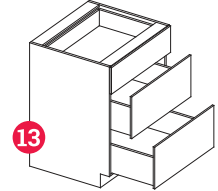

VD123V, VD153V,
VD183V