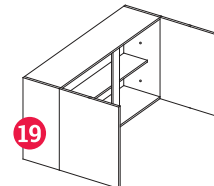

W3013.5, W2418-2,
W3018, W3024,
W3324, W3624,
W2430-2, W2730,
W3030, W3330,
W3630