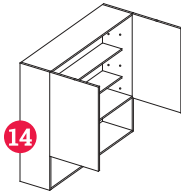

B24-2, B27,
B30, B33, B36

BCL4218, BCR4218

BD153V, BD183V,
BD213V, BD333V
BD243V

BD304S

SB30, SB33
SB36

BCCQ33FH,
BCCQ36FH

TALL CABINETS

84" high
24" deep

VWWM2433-2

ACCESSORIES

- Corner & Scribe Moulding
- Crown Moulding
- Hardware
- Panels
- Screws and Washers

WALL CABINETS

30" high
12 5/8" deep
(box depth)

WA2430

W930, W1230, W1530,
W1830, W2130

WCC2130