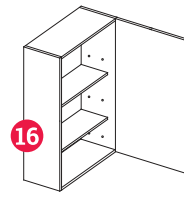

VWWM2433-2

ACCESSORIES

- Corner & Scribe Moulding
- Crown Moulding
- Hardware
- Panels
- Screws and Washers

WALL CABINETS

30" high
12 5/8" deep
(box depth)

WA2430

W930, W1230, W1530,
W1830, W2130

WCC2130