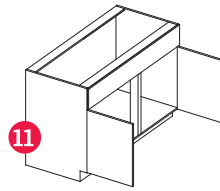

SV24-2, SV27, SV30,
SV33, SV36