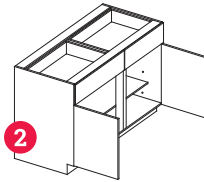

HOME pro

cabinets to go

**Come with a
vision, leave with
a kitchen**

**In-Stock program for do-it-yourself
home owners, renovators & contractors**

PRODUCT list

BASE CABINETS

34 5/8" high
24" deep

B9, B12, B15,
B18, B21

B24-2, B27,
B30, B33, B36

BCL4218, BCR4218

BD153V, BD183V,
BD213V, BD333V
BD243V

BD304S

SB30, SB33
SB36

BCCQ33FH,
BCCQ36FH

TALL CABINETS

84" high
24" deep