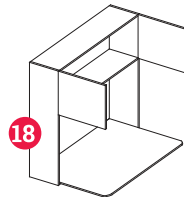

VWWM2433-2

ACCESSORIES

- Corner & Scribe Moulding
- Crown Moulding
- Hardware
- Panels
- Screws and Washers

WALL CABINETS

30" high
12 5/8" deep
(box depth)

WA2430

W930, W1230, W1530,
W1830, W2130

WCC2130