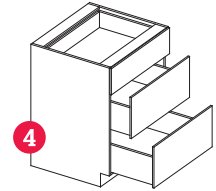

HOME pro

cabinets to go

**Come with a
vision, leave with
a kitchen**

**In-Stock program for do-it-yourself
home owners, renovators & contractors**

PRODUCT list

BASE CABINETS

34 5/8" high
24" deep

B9, B12, B15,
B18, B21

B24-2, B27,
B30, B33, B36

BCL4218, BCR4218

BD153V, BD183V,
BD213V, BD333V
BD243V

BD304S

SB30, SB33
SB36

BCCQ33FH,
BCCQ36FH

TALL CABINETS

84" high
24" deep